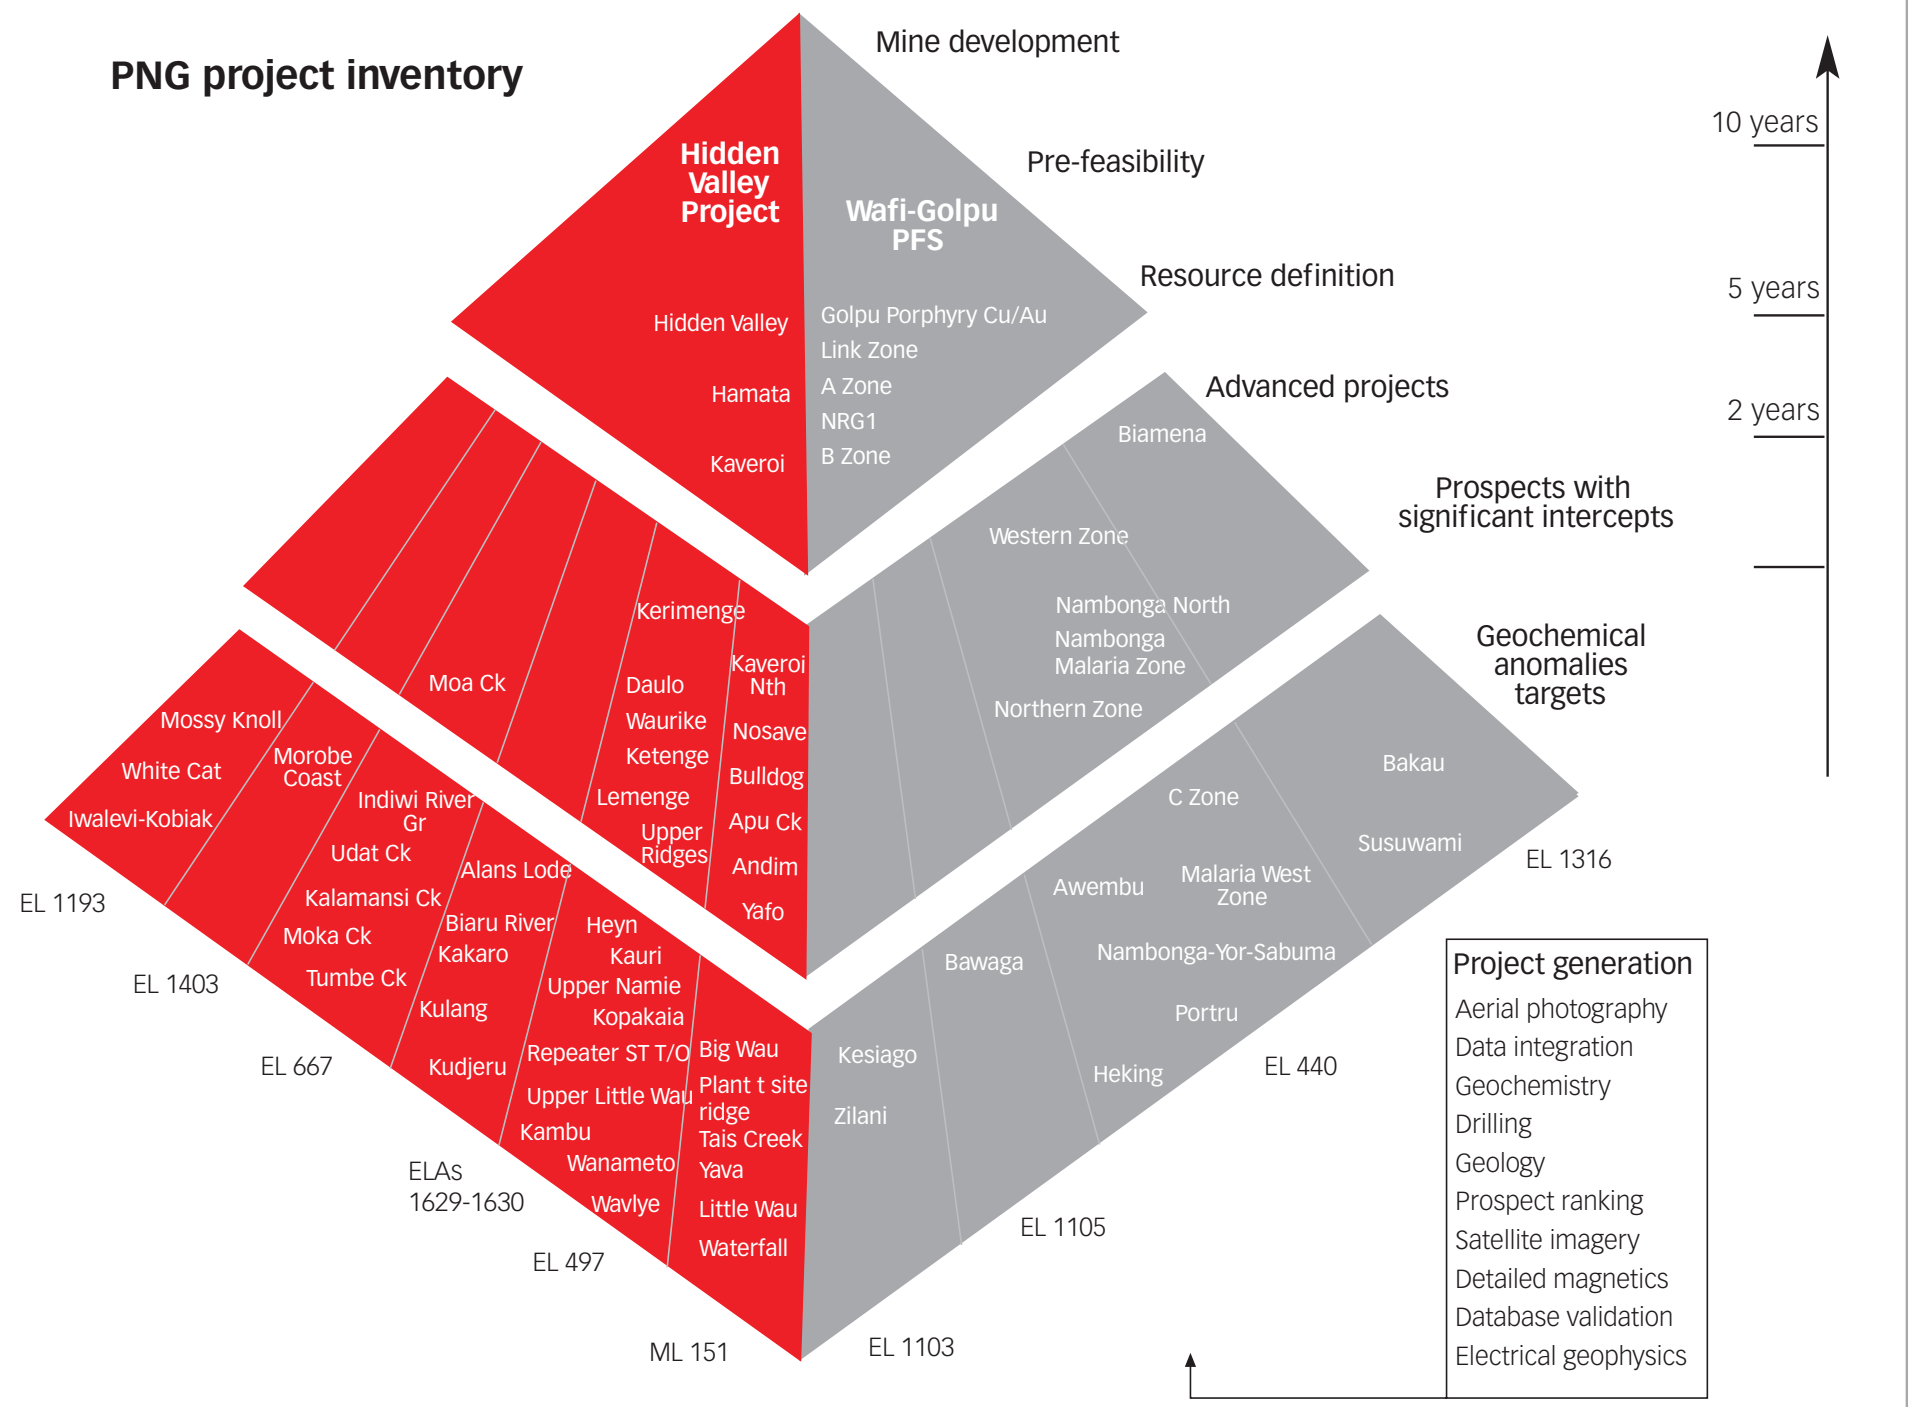

PNG project inventory

PNG project inventory, showing the pipeline of prospects which range from grassroots geochemical and magnetic targets through to deposits undergoing resource definition, prefeasibility studies and the Hidden Valley Project currently in construction. The axis on the right provides a guide to lead times from discovery to development.